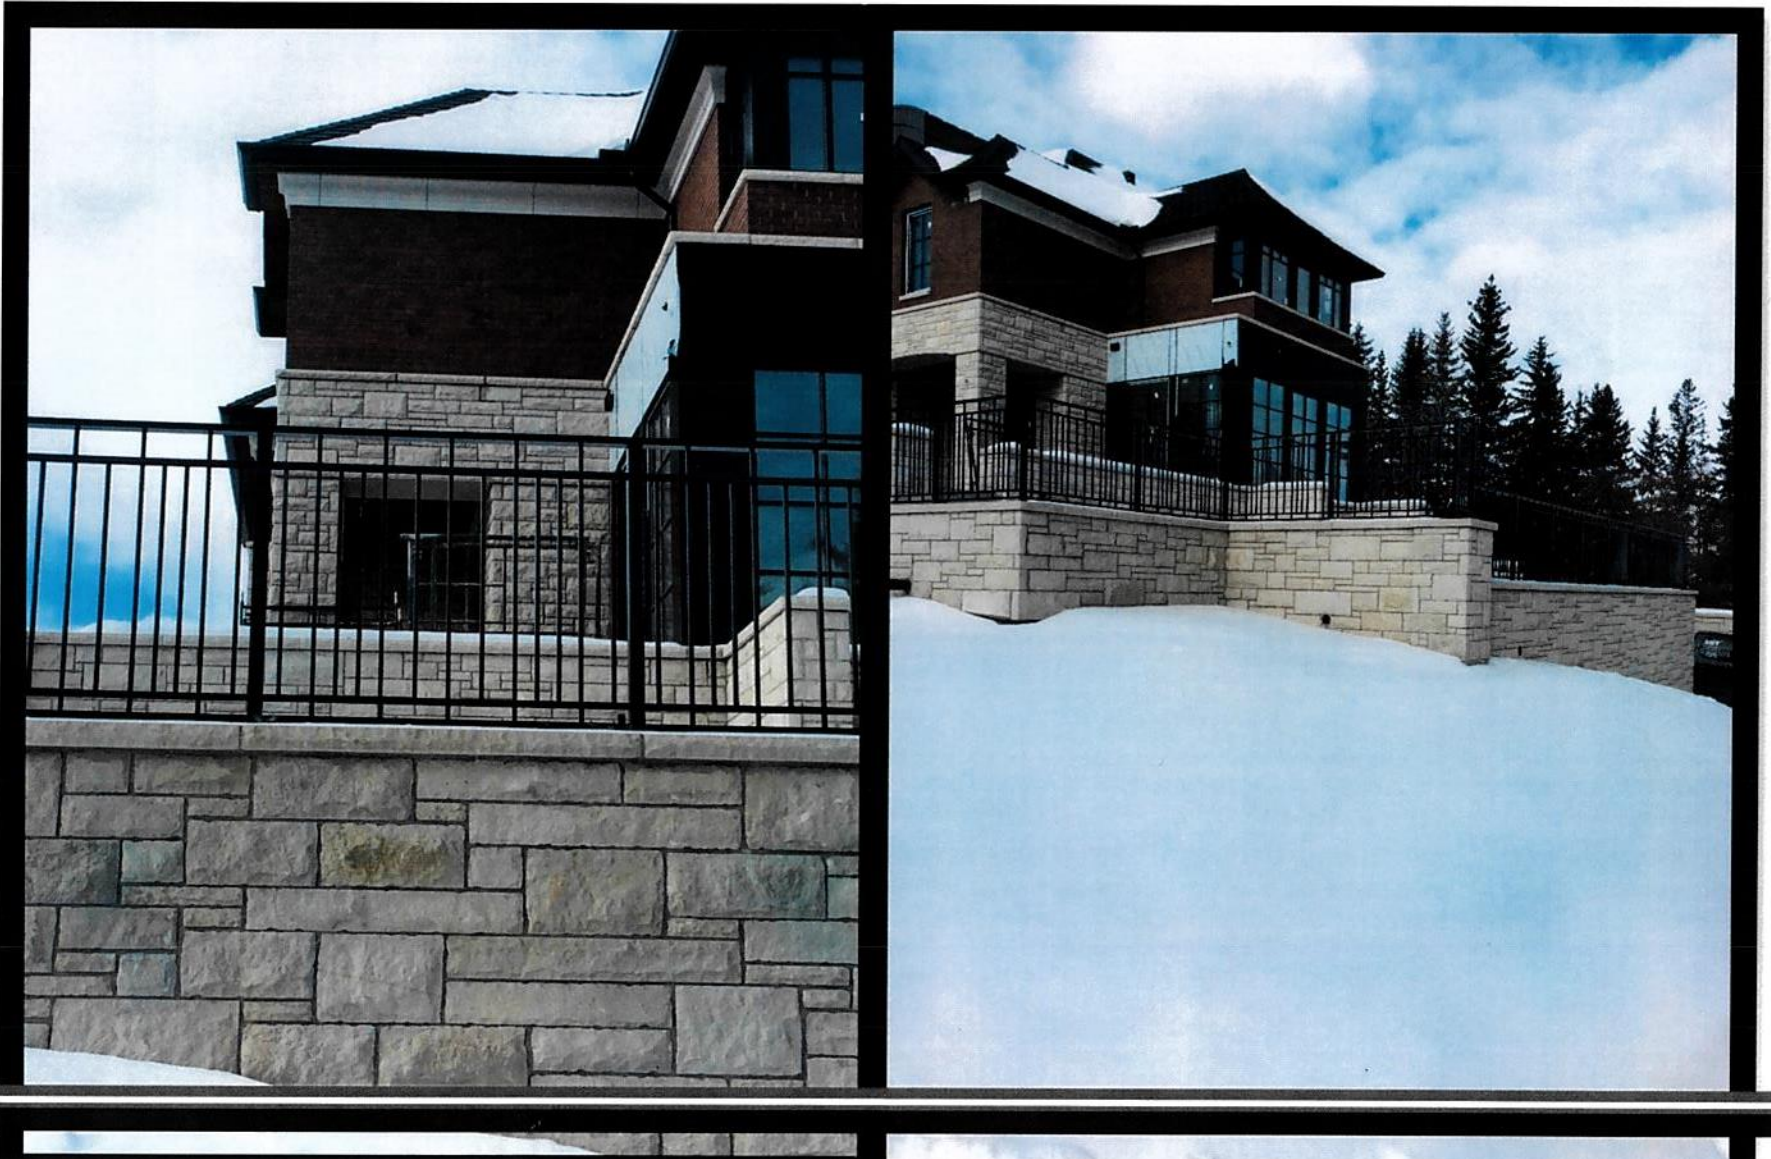

Product Catalog

Cal Craft

Aluminum & Steel Fab Inc.

2020

CalCraft's custom aluminum products will add a lifetime of beauty and value to your property.

Fencing

Rockefeller - 48"

Cal
Craft *Aluminum & Steel Fab. Inc.*