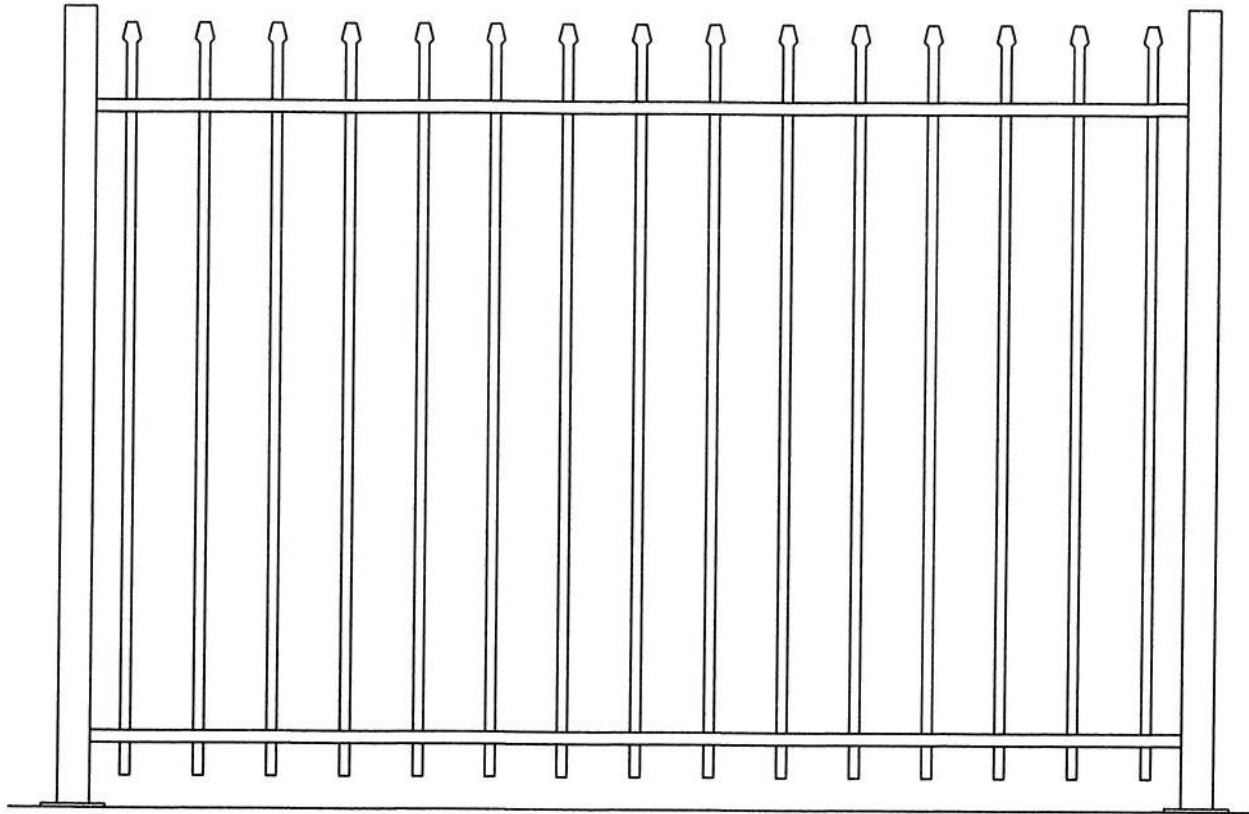

Marquee - 48"

Cal
Craft Aluminum & Steel Fab. Inc.

5715 36 St. S.E., Calgary, Alberta T2C 2A9

Ph.: 403-279-1776
Fax: 403-279-1817
Email : orders@calcraft.ca

SHEET CONTENT

Sample

DRAWN SHEET No.

PSA

DATE

01-02-20

1

1

REV.