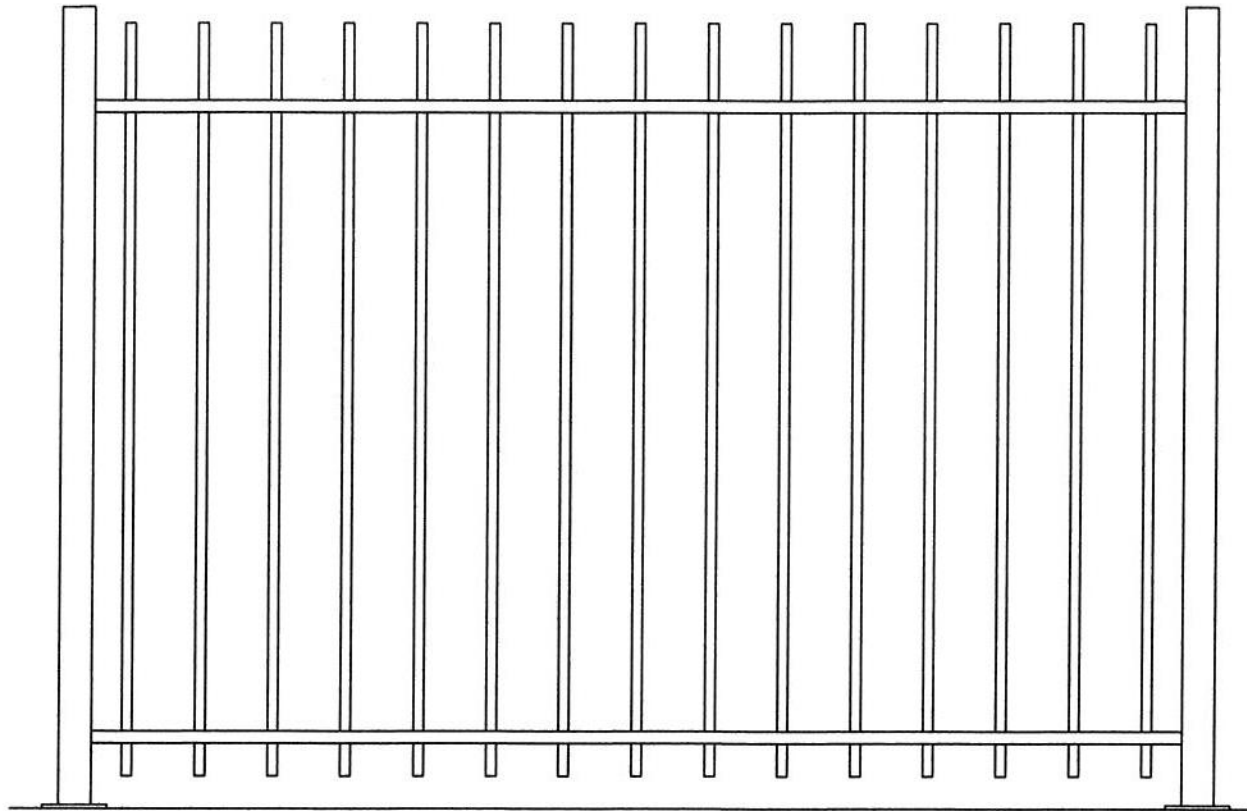

Manhattan - 48"

Cal
Craft *Aluminum & Steel Fab. Inc.*

5715 36 St. S.E., Calgary, Alberta T2C 2A9

Ph.: 403-279-1776
Fax: 403-279-1817
Email : orders@calcraft.ca

SHEET CONTENT

Sample

DRAWN SHEET No.

PSA	1
DATE	
01-02-20	
REV.	1