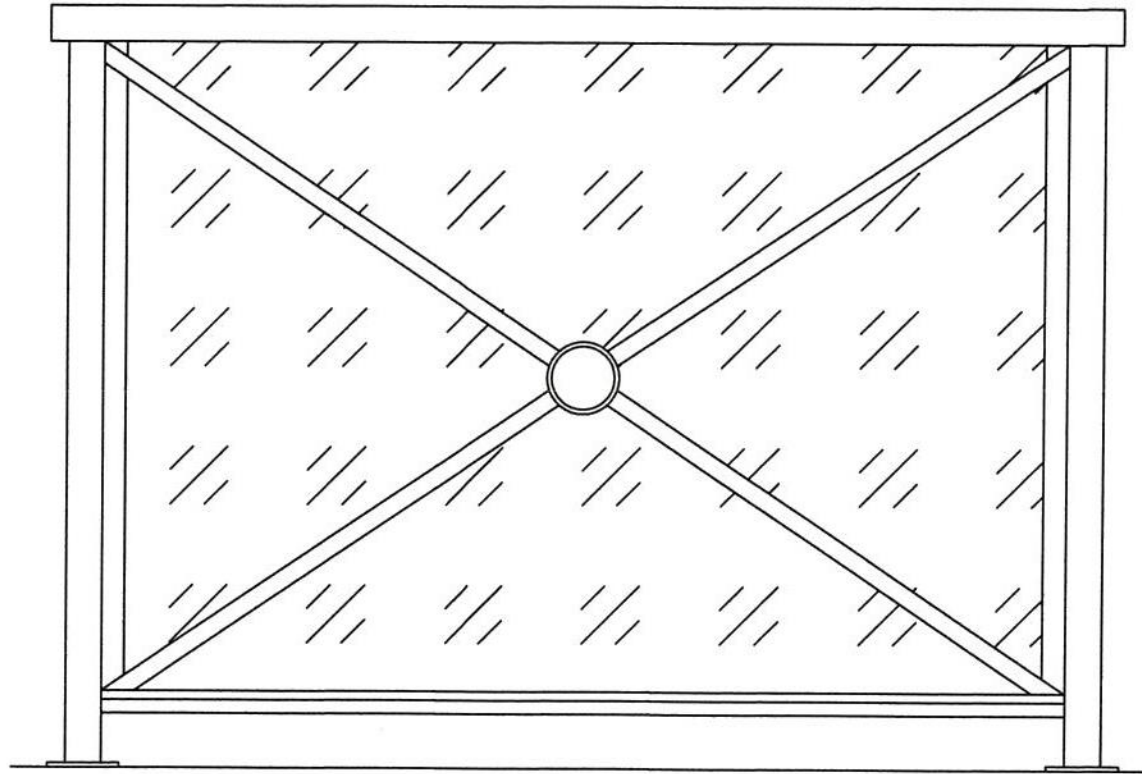

"X-Bar w/ O-Ring" Glass Railing

Cal
Craft *Aluminum & Steel Fab. Inc.*

5715 36 St. S.E., Calgary, Alberta T2C 2A9

Ph.: 403-279-1776
Fax: 403-279-1817
Email : orders@calcraft.ca

SHEET CONTENT		DRAWN	SHEET No.
Sample		PSA	1
		DATE	1
		01-02-20	
		REV.