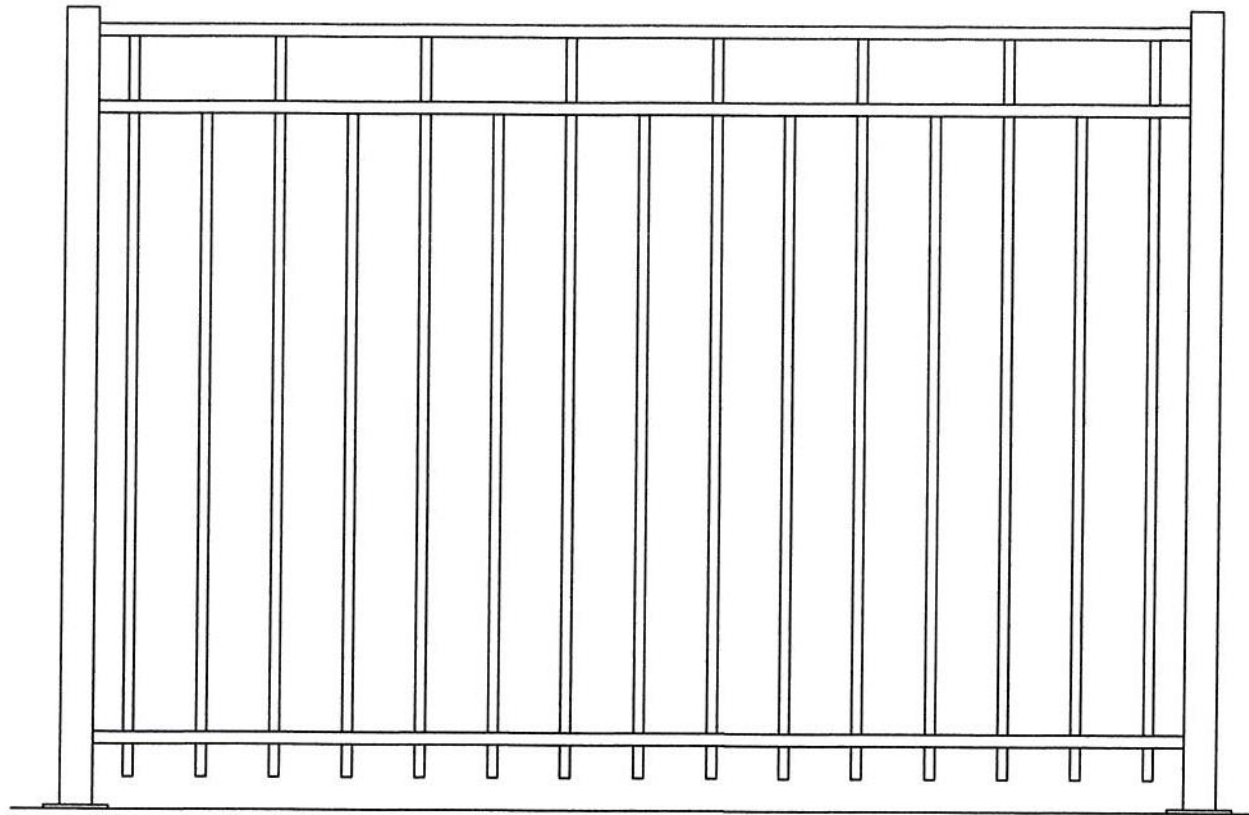

5715 36 St. S.E., Calgary, Alberta T2C 2A9

Ph.: 403-279-1776
 Fax: 403-279-1817
 Email : orders@calcraft.ca

SHEET CONTENT

Sample

DRAWN SHEET No.

PSA	1
DATE	
01-02-20	
REV.	1

Brooklyn - 48"

Cal
Craft *Aluminum & Steel Fab. Inc.*