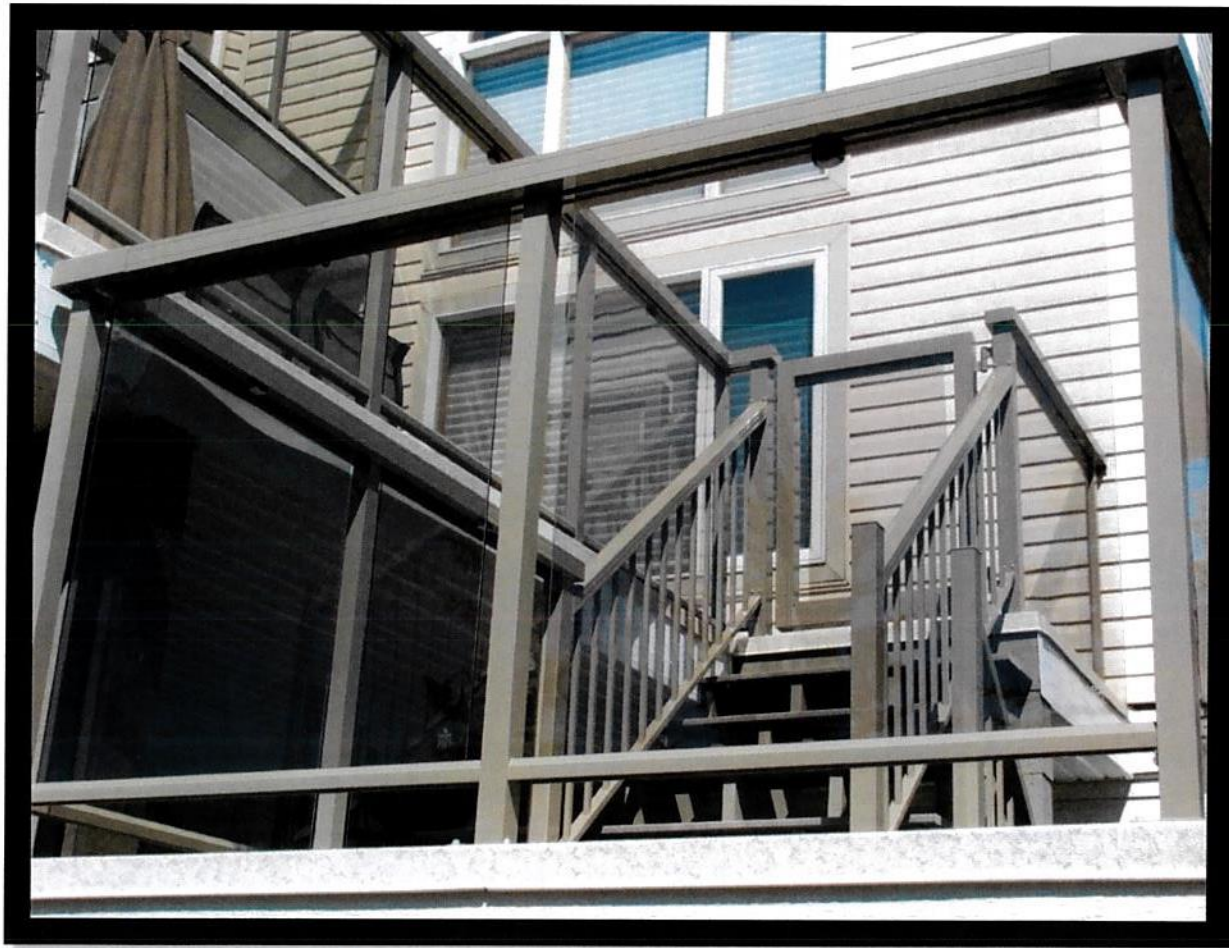

Glass Railing

Standard Glass Rail