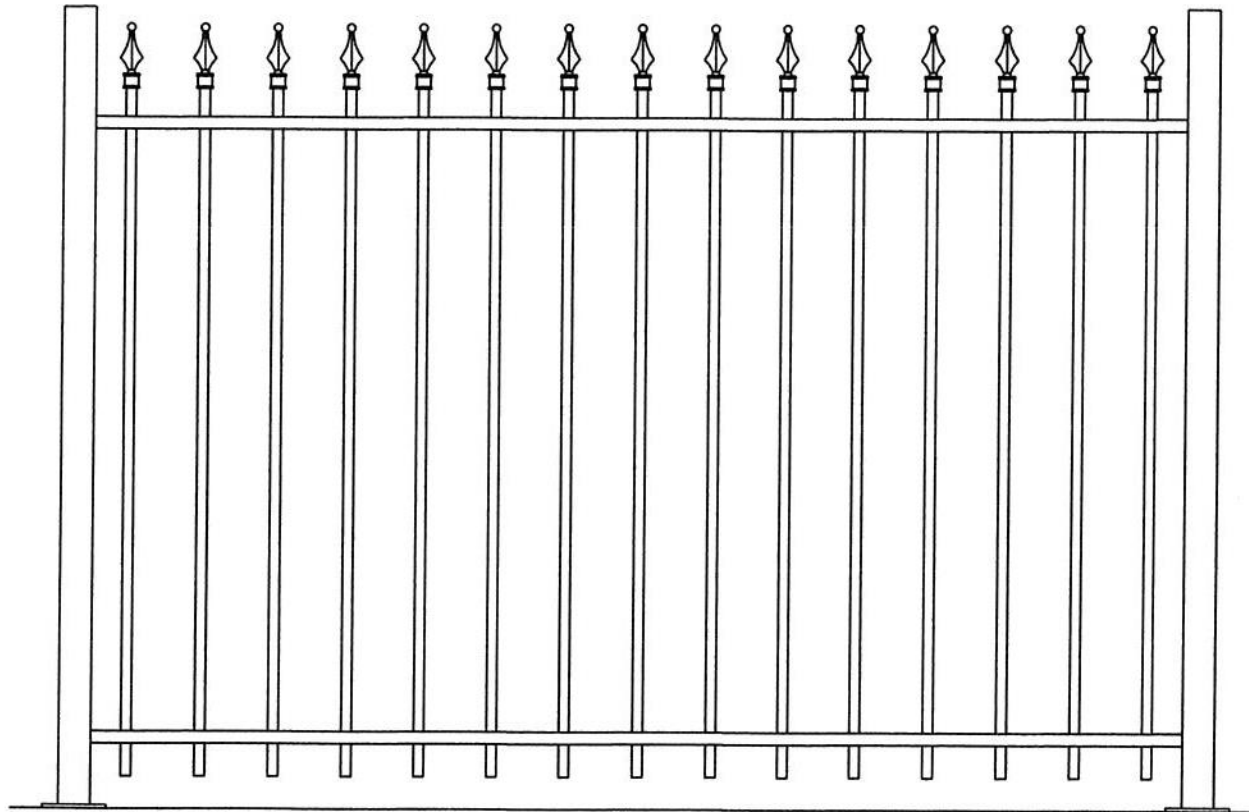

Product Catalog

Cal Craft

Aluminum & Steel Fab Inc.

2020

CalCraft's custom aluminum products will add a lifetime of beauty and value to your property.

Fencing

Rockefeller - 48"

Cal
Craft *Aluminum & Steel Fab. Inc.*